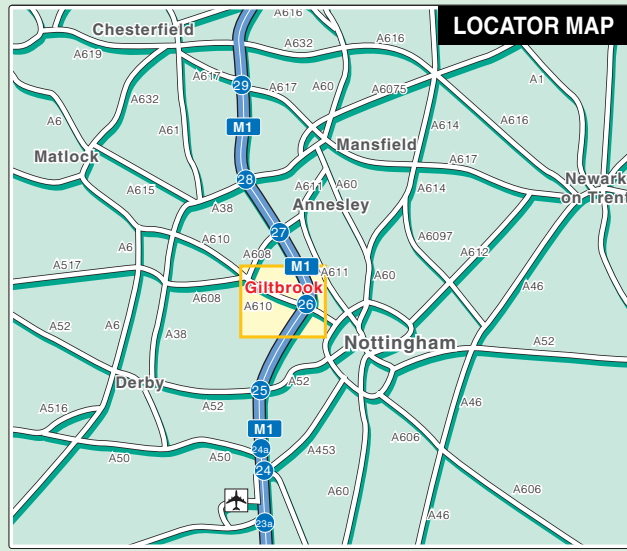

MAIN MAP

The SOUTH
London
Nottingham

Hleanor
Hucknall
A608

Hucknall A608
Sherwood Park

Hleanor
A608

Eastwood
Hleanor
Underwood
Selston (B600)

Hleanor
Eastwood
A608

Nottingham
(B600)

Alfreton
Selston
B600

GIVE
WAY

SECTION DETAIL

***DELIVERY VEHICLES MUST APPROACH FROM NORTHERN END OF ENGINE LANE ONLY**

Moorgreen Ind. Park

Moorgreen Industrial Park

Colliers Wood

Moorgreen Ind. Park

Newthorpe Eastwood

NO ACCESS FOR DELIVERY VEHICLES

***SEE SECTION DETAIL**

Nottingham A610

Bulwell (A6002)
Matlock Ripley A610

Stapleford (A6002)

Kimberley

Watnall Alfreton B600

M1 SOUTH LONDON

M1 Junction 26

Watnall B600

Hucknall (A611) Nottingham A610

Stapleford Beeston A6002

Watnall B600