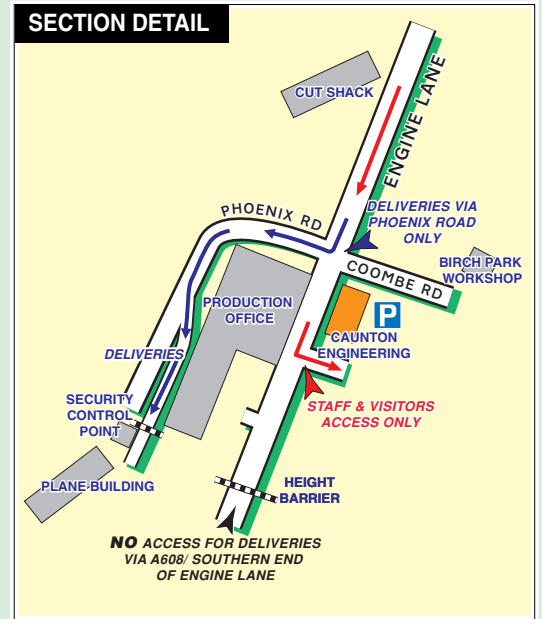

**MAIN MAP**

The SOUTH  
London  
Nottingham

Hleanor  
Hucknall  
A608

Hucknall A608  
Sherwood Park

Hleanor  
A608

Eastwood  
Hleanor  
Underwood  
Selston (B600)

Hleanor  
Eastwood  
A608

Nottingham  
(B600)

Alfreton  
Selston  
B600

GIVE  
WAY

**SECTION DETAIL**

**\*DELIVERY VEHICLES MUST APPROACH FROM NORTHERN END OF ENGINE LANE ONLY**

Moorgreen Ind. Park

Moorgreen Industrial Park

Colliers Wood

Moorgreen Ind. Park

Newthorpe Eastwood

**NO ACCESS FOR DELIVERY VEHICLES**

**\*SEE SECTION DETAIL**

Nottingham A610

Bulwell (A6002)  
Matlock Ripley A610

Stapleford (A6002)

Kimberley

Watnall Alfreton B600

The North  
Sheffield  
Leeds

Ripley Nottingham A610

26

Hucknall (A611)

Nottingham A610

Stapleford Beeston A6002

Watnall B600