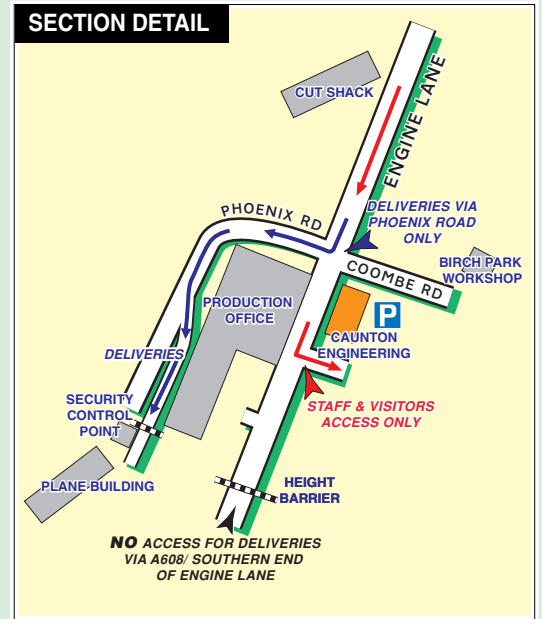

MAIN MAP

The SOUTH
London
Nottingham

Hleanor
Hucknall
A608

Hucknall A608
Sherwood Park

Hleanor
A608

Eastwood
Hleanor
Underwood
Selston (B600)

Hleanor
Eastwood
A608

Nottingham
(B600)

Alfreton
Selston
B600

GIVE
WAY

SECTION DETAIL

***DELIVERY VEHICLES MUST APPROACH FROM NORTHERN END OF ENGINE LANE ONLY**

Moorgreen Ind. Park

Moorgreen Industrial Park

Colliers Wood

Moorgreen Ind. Park

Newthorpe Eastwood

NO ACCESS FOR DELIVERY VEHICLES

***SEE SECTION DETAIL**

Nottingham A610

Bulwell (A6002)
Matlock Ripley A610

Stapleford (A6002)

Kimberley

Watnall Alfreton B600

The North
Sheffield
Leeds

Ripley Nottingham A610

26

M1 NORTH SHEFFIELD

M1 MOTORWAY

WATHALL ROAD

SHELL GARAGE

THREE PONDS PUB